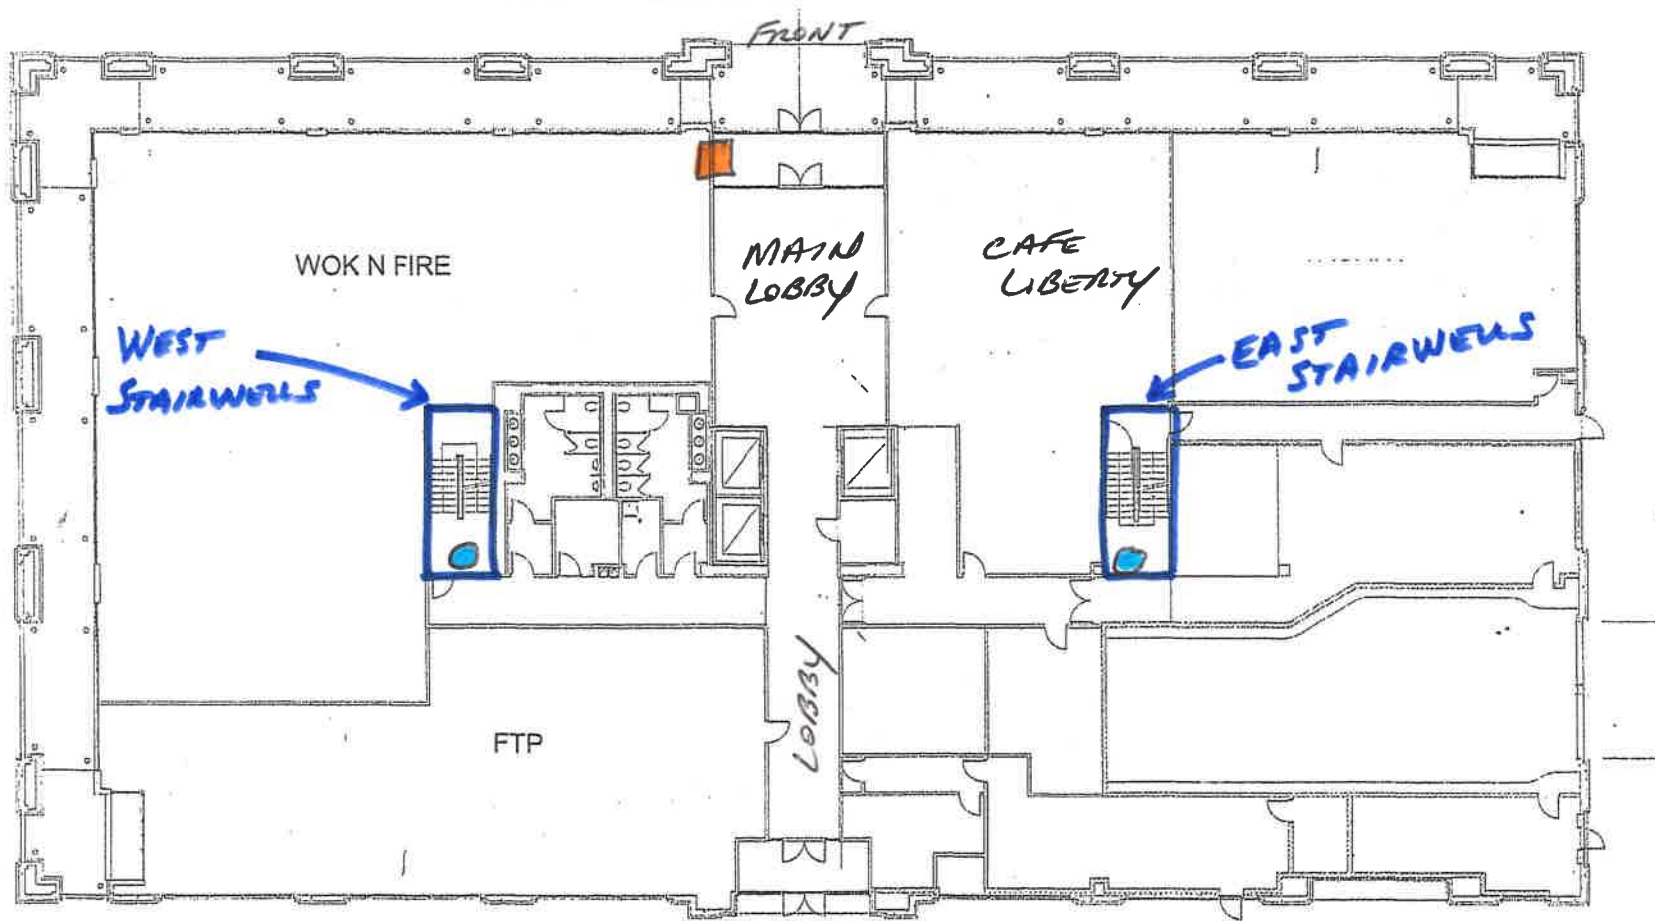

PANIC/AREA RESCUE SYSTEM-MAIN CONTROL PANEL/DEVICES LOCATIONS

FLOOR PLANS

WPP 120 E. LIBERTY DR.

Wheaton Property Partners

- = AREA RESCUE SYSTEM - MAIN CONTROL PANEL (1)
(1ST FLOOR MAIN FRONT ENTRY AREA)
- = PANIC BUTTON STATIONS (10-PLACES) LOCATED IN BOTH
EAST & WEST STAIRWELLS INCLUDING THE LOWER PARKING
GARAGE & FLOORS 2-5. NOTE NOT ON 1ST FLOOR.